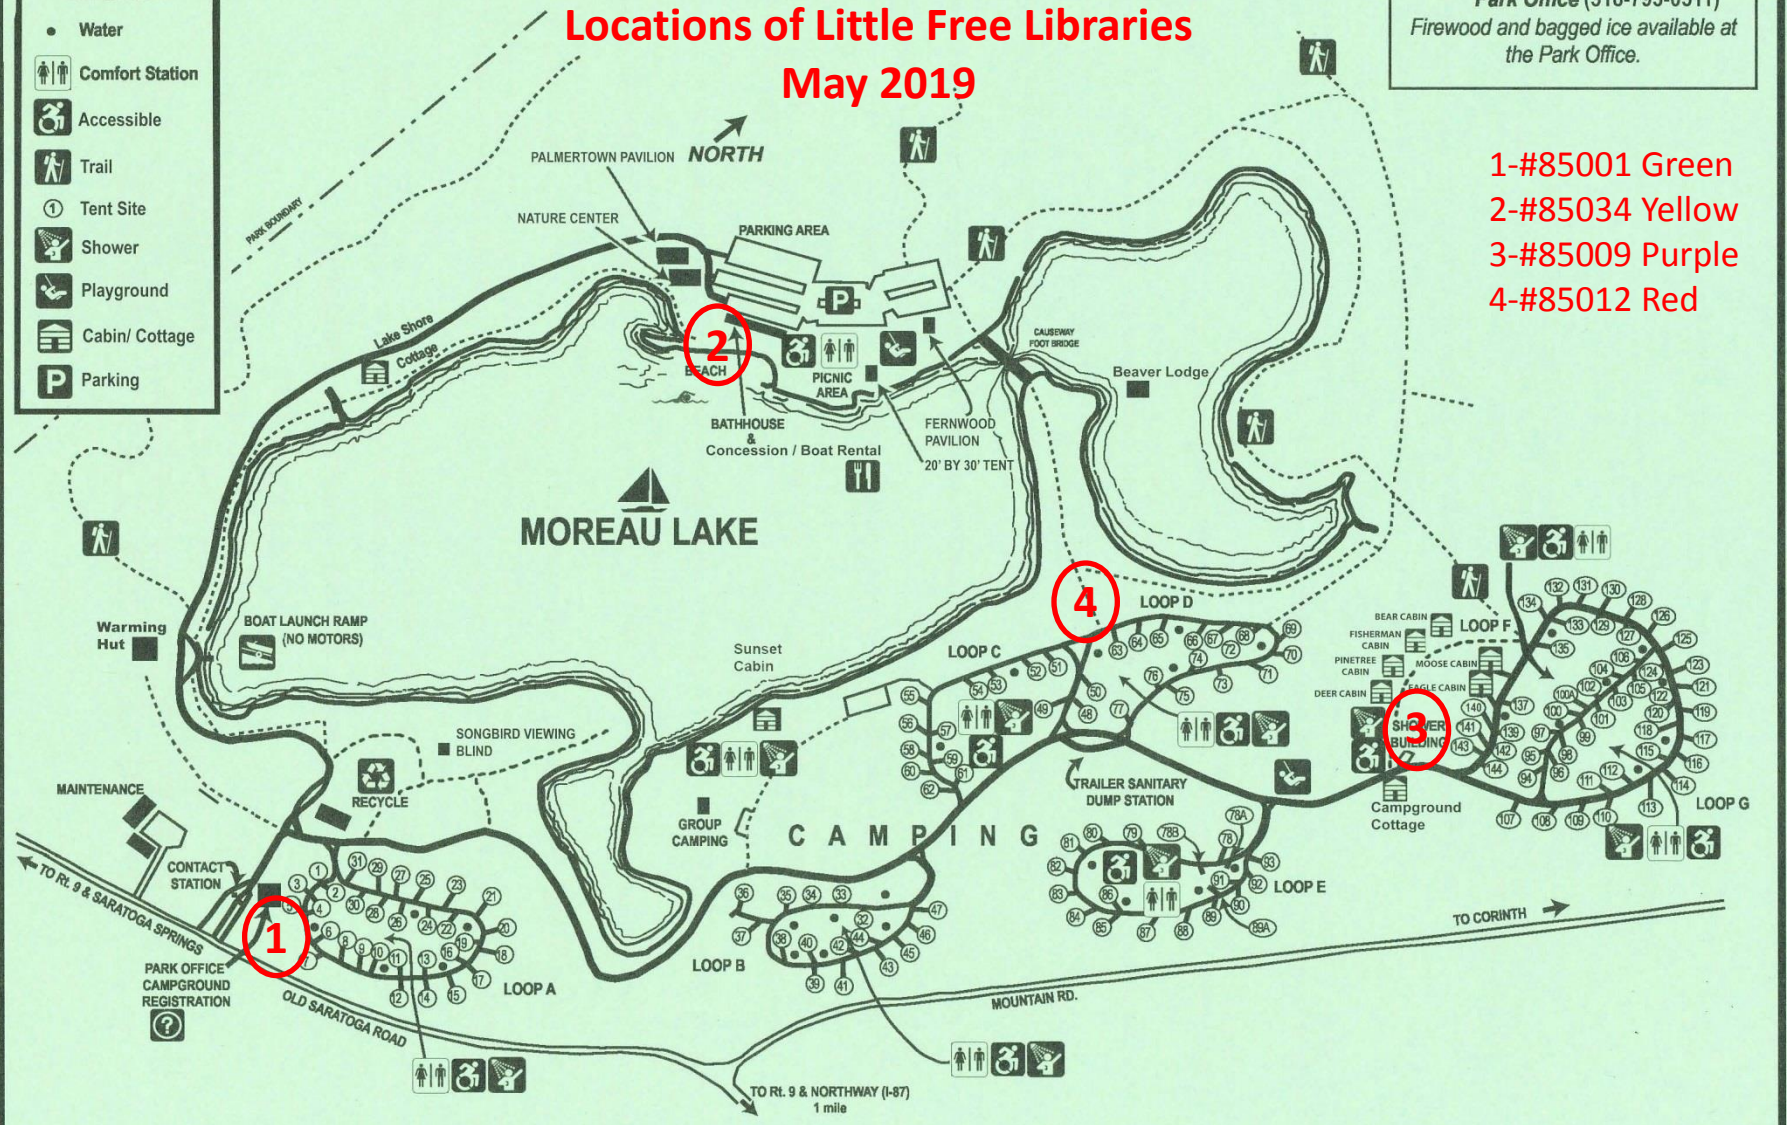

# Moreau Lake State Park

Located at Exit 17S on I-87 (Adirondack Northway)

### LEGEND

- Water
- Comfort Station
- Accessible
- Trail
- Tent Site
- Shower
- Playground
- Cabin/ Cottage
- Parking

## Locations of Little Free Libraries May 2019

- 1-#85001 Green
- 2-#85034 Yellow
- 3-#85009 Purple
- 4-#85012 Red

TO RL. 9 & NORTHWAY (I-87)  
1 mile

TO CORINTH