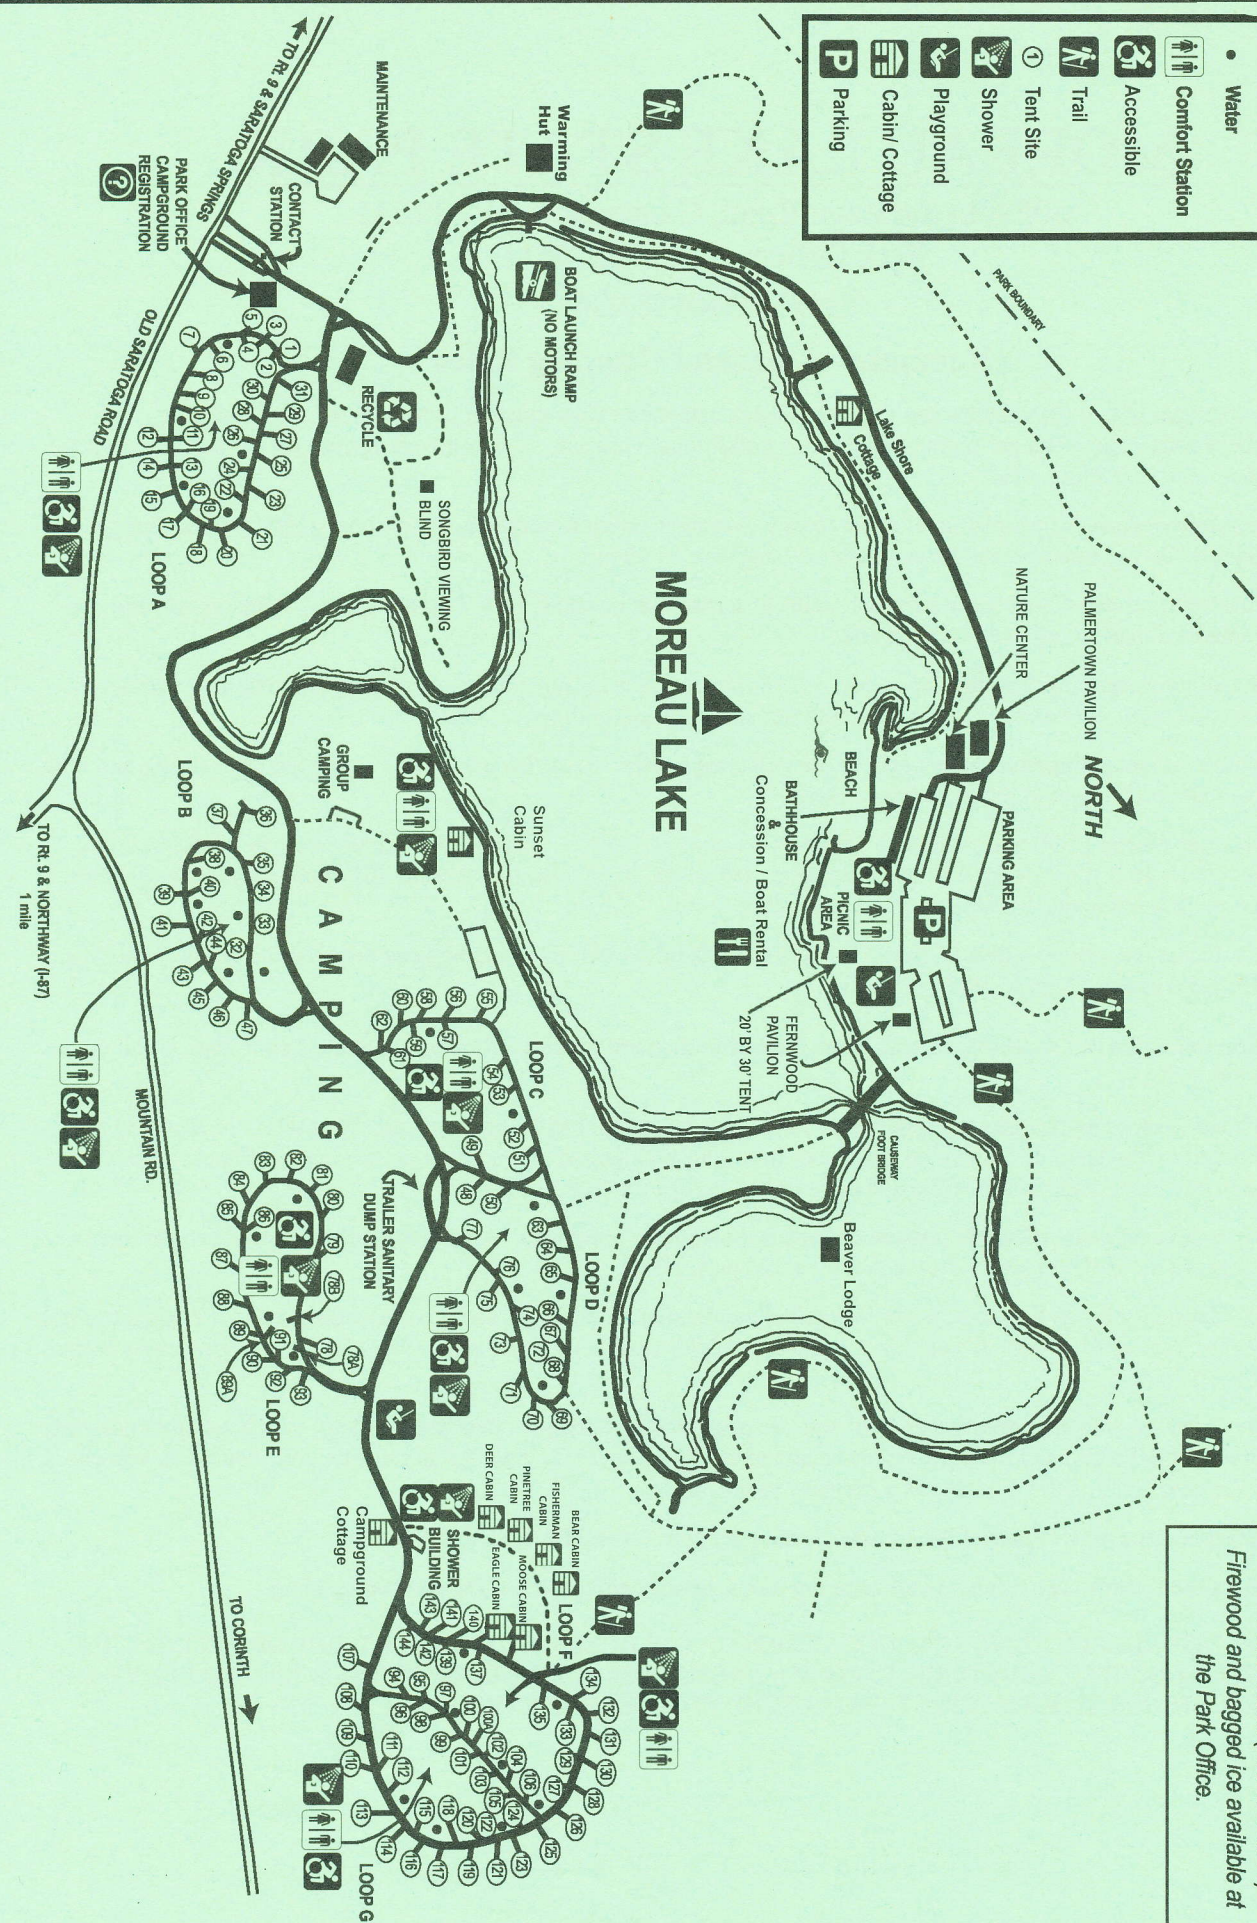

# Moreau Lake State Park

Located at Exit 17S on I-87 (Adirondack Northway)

**LEGEND**

- Water
- Comfort Station
- Accessible
- Trail
- Tent Site
- Shower
- Playground
- Cabin/ Cottage
- Parking

**EMERGENCY NUMBERS**

Park Police: ..... 518-584-2004  
 All Emergencies: ..... 911  
**Please report all accidents to the  
 Park Office (518-793-0511)**  
 Firewood and bagged ice available at  
 the Park Office.